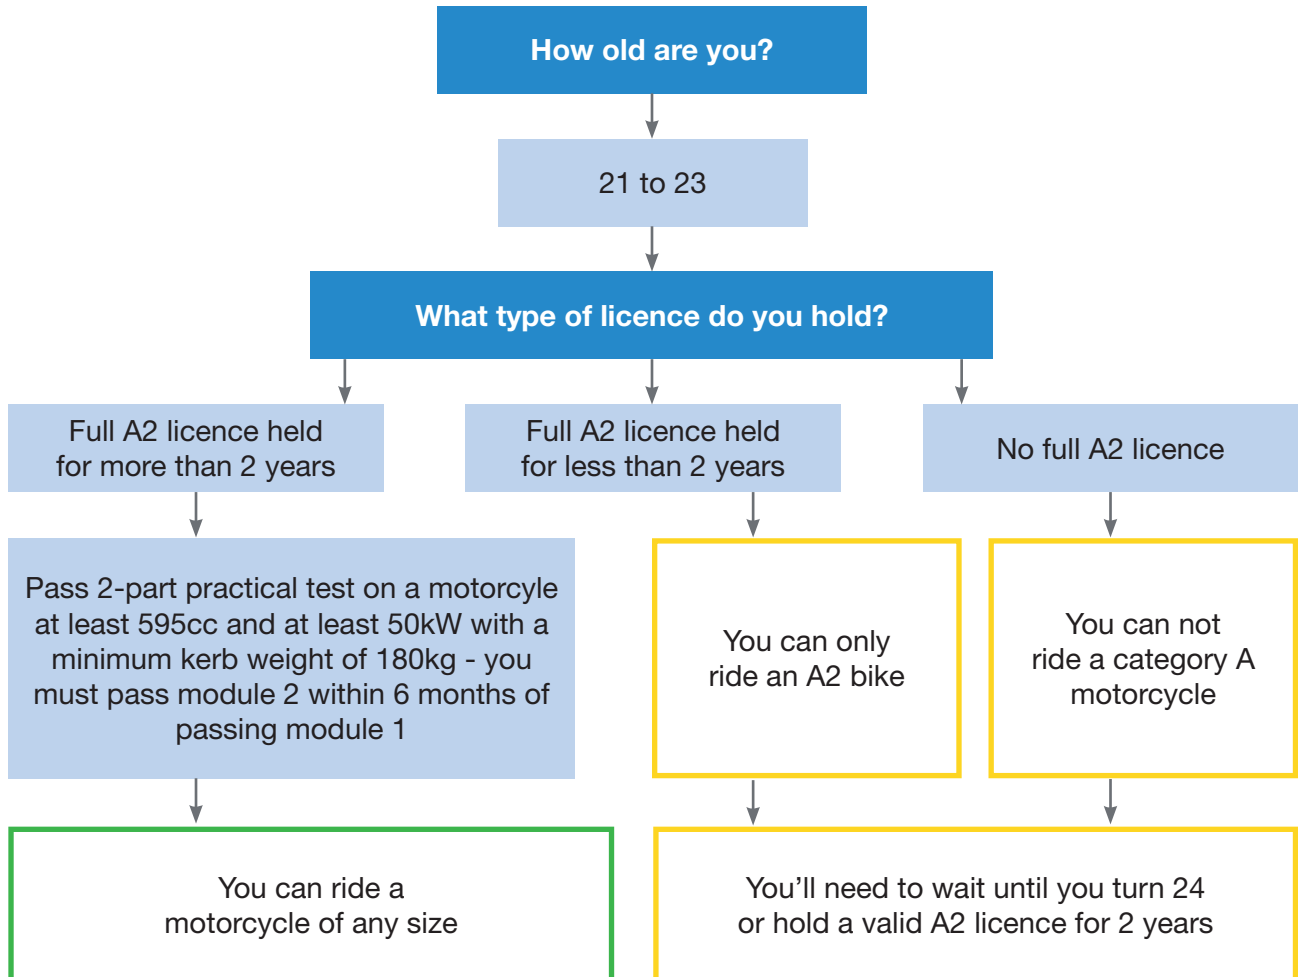

# A1 light motorcycle

# Category A motorcycle (21 to 23)

# Category A motorcycle

(24 or over)